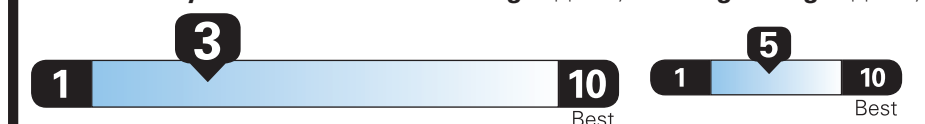

Fuel Economy & Greenhouse Gas Rating (tailpipe only) Smog Rating (tailpipe only)

This vehicle emits 512 grams CO2 per mile. The best emits 0 grams per mile (tailpipe only). Producing and distributing fuel also create emissions; learn more at fueleconomy.gov.

Actual results will vary for many reasons, including driving conditions and how you drive and maintain your vehicle. The average new vehicle gets 29 MPG and costs $8,500 to fuel over 5 years. Cost estimates are based on 15,000 miles per year at $3.30 per gallon. MPGe is miles per gasoline gallon equivalent. Vehicle emissions are a significant cause of climate change and smog.

fueleconomy.gov

Calculate personalized estimates and compare vehicles

Smartphone QR Code

GOVERNMENT 5-STAR SAFETY RATINGS

Overall Vehicle Score ★★★★★

Based on the combined ratings of frontal, side and rollover. Should ONLY be compared to other vehicles of similar size and weight.

Frontal Crash Driver Passenger ★★★★★

Based on the risk of injury in a frontal impact. Should ONLY be compared to other vehicles of similar size and weight.

Side Crash Front seat Rear seat ★★★★★

Based on the risk of injury in a side impact.

Rollover ★★★★★

Based on the risk of rollover in a single-vehicle crash.

Star ratings range from 1 to 5 stars (★★★★★), with 5 being the highest.

Source: National Highway Traffic Safety Administration (NHTSA).

www.safercar.gov or 1-888-327-4236

5LMJJ3TG1TEL00349

WARNING: Operating, servicing and maintaining a passenger vehicle, pickup truck, van, or off-road vehicle can expose you to chemicals including engine exhaust, carbon monoxide, phthalates, and lead, which are known to the State of California to cause cancer and birth defects or other reproductive harm. To minimize exposure, avoid breathing exhaust, do not idle the engine except as necessary, service your vehicle in a well-ventilated area and wear gloves or wash your hands frequently when servicing your vehicle. For more information go to www.P65Warnings.ca.gov/passenger-vehicle.

THE LINCOLN WAY™ APP

Your Dashboard of Services & Features

- Download the Lincoln Way app* and you can: Remotely start, lock and unlock your vehicle Locate your vehicle and check approximate fuel range Receive vehicle health alerts

The Lincoln Connect™ modem is active and sending vehicle data (e.g., diagnostics) to Lincoln. See in-vehicle Settings for connectivity options.

Lincoln Protect®

Insist on Lincoln Protect! The only extended service plan fully backed by Lincoln and honored at every Lincoln dealership in the U.S., Canada and Mexico. See your Lincoln dealer or visit www.LincolnOwner.com

LINCOLN AUTOMOTIVE FINANCIAL SERVICES

Get approved online at www.lincolnaf.com