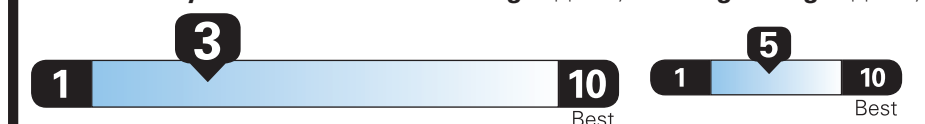

This vehicle emits 512 grams CO2 per mile. The best emits 0 grams per mile (tailpipe only). Producing and distributing fuel also create emissions; learn more at fueleconomy.gov.

Actual results will vary for many reasons, including driving conditions and how you drive and maintain your vehicle. The average new vehicle gets 29 MPG and costs $8,500 to fuel over 5 years. Cost estimates are based on 15,000 miles per year at $3.30 per gallon. MPGe is miles per gasoline gallon equivalent. Vehicle emissions are a significant cause of climate change and smog.

fueleconomy.gov

Calculate personalized estimates and compare vehicles

Smartphone QR Code

GOVERNMENT 5-STAR SAFETY RATINGS

Overall Vehicle Score ★★★★★

Based on the combined ratings of frontal, side and rollover. Should ONLY be compared to other vehicles of similar size and weight.

Frontal Crash Driver Passenger ★★★★★

Based on the risk of injury in a frontal impact. Should ONLY be compared to other vehicles of similar size and weight.

Side Crash Front seat Rear seat ★★★★★

Based on the risk of injury in a side impact.

Rollover ★★★★★

Based on the risk of rollover in a single-vehicle crash.

Star ratings range from 1 to 5 stars (★★★★★), with 5 being the highest.

Source: National Highway Traffic Safety Administration (NHTSA).

www.safercar.gov or 1-888-327-4236

5LMJJ2TG5TEL10828

WARNING: Operating, servicing and maintaining a passenger vehicle, pickup truck, van, or off-road vehicle can expose you to chemicals including engine exhaust, carbon monoxide, phthalates, and lead, which are known to the State of California to cause cancer and birth defects or other reproductive harm. To minimize exposure, avoid breathing exhaust, do not idle the engine except as necessary, service your vehicle in a well-ventilated area and wear gloves or wash your hands frequently when servicing your vehicle. For more information go to www.P65Warnings.ca.gov/passenger-vehicle.

THE LINCOLN WAY™ APP

Your Dashboard of Services & Features

Download the Lincoln Way app* and you can:

- Remotely start, lock and unlock your vehicle Locate your vehicle and check approximate fuel range Receive vehicle health alerts

The Lincoln Connect™ modem is active and sending vehicle data (e.g., diagnostics) to Lincoln. See in-vehicle Settings for connectivity options.

Lincoln Protect®

Insist on Lincoln Protect! The only extended service plan fully backed by Lincoln and honored at every Lincoln dealership in the U.S., Canada and Mexico. See your Lincoln dealer or visit www.LincolnOwner.com

LINCOLN AUTOMOTIVE FINANCIAL SERVICES

Get approved online at www.lincolnaf.com